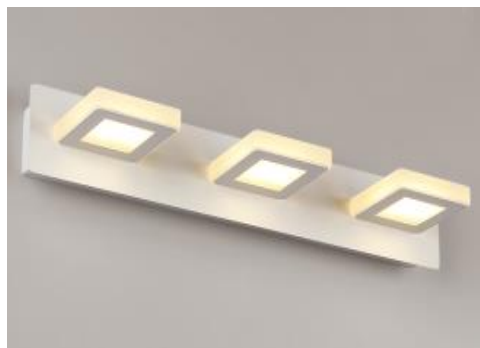

## FEATURES

- ✓ IP44
- ✓ Simple and integrative structure design, easy in installation.
- ✓ Housing with high heating conductive aluminum material, excellent heating radiation performance.
- ✓ High luminous efficacy, small lumen depreciation, long lifespan

## TECHNICAL SPECIFICATIONS

	KLED-ML6240-9W Codes 8768072
LED light source	SMD2835
Input voltage	AC100-240V
Lm/W	>70
Lumen	630±10%lm
Power	9W
CRI	Ra>80
Color temp.	4000K
Lifetime	50000hr
Total harmonic distortion	<10%
Work humidity	20-80%RH

	<b>KLED-ML6240-9W</b> <b>Codes 8768072</b>
Power factor	>0.5
Beam angle	120°
Material	Metal
Size(mm)	420*70*80mm